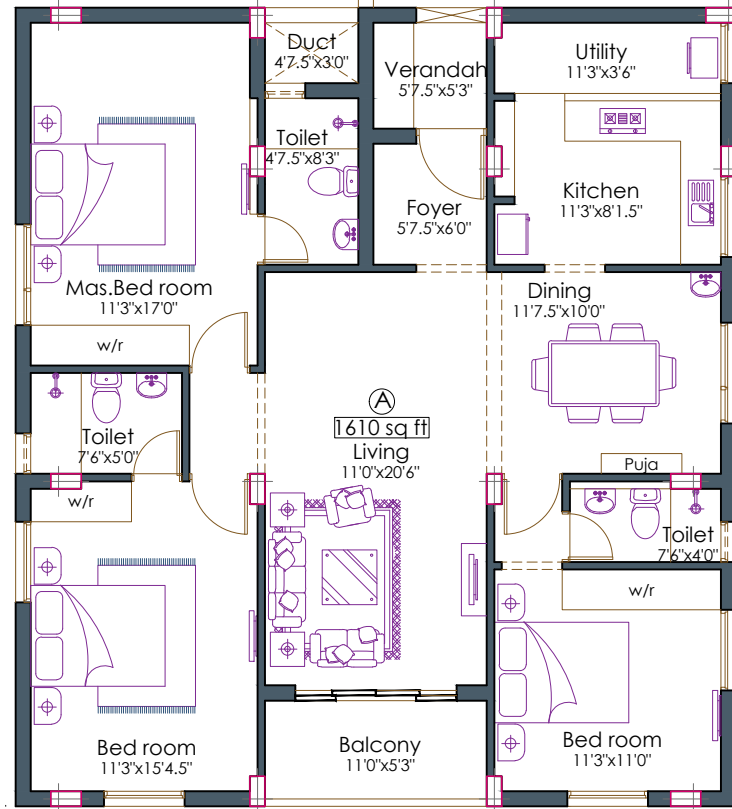

121'-0"

(5' - 6" - Wide Corridor)

73'-4 1/2"

79'-9"

East Avenue (100'-0" - Wide Road)