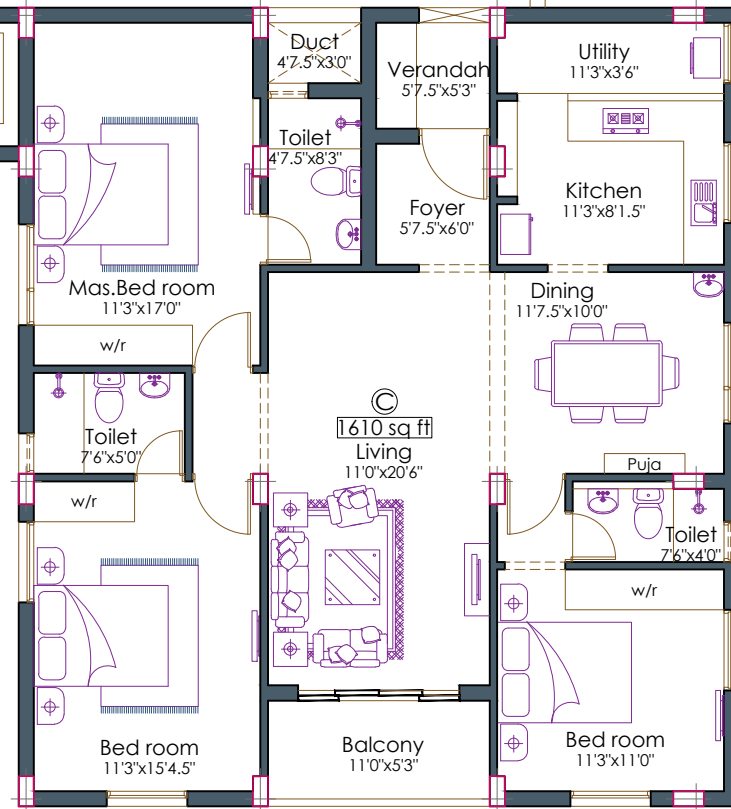

121'-0"

(5' - 6" - Wide Corridor)

73'-4 1/2"

79'-9"

East Avenue (100'-0" - Wide Road)