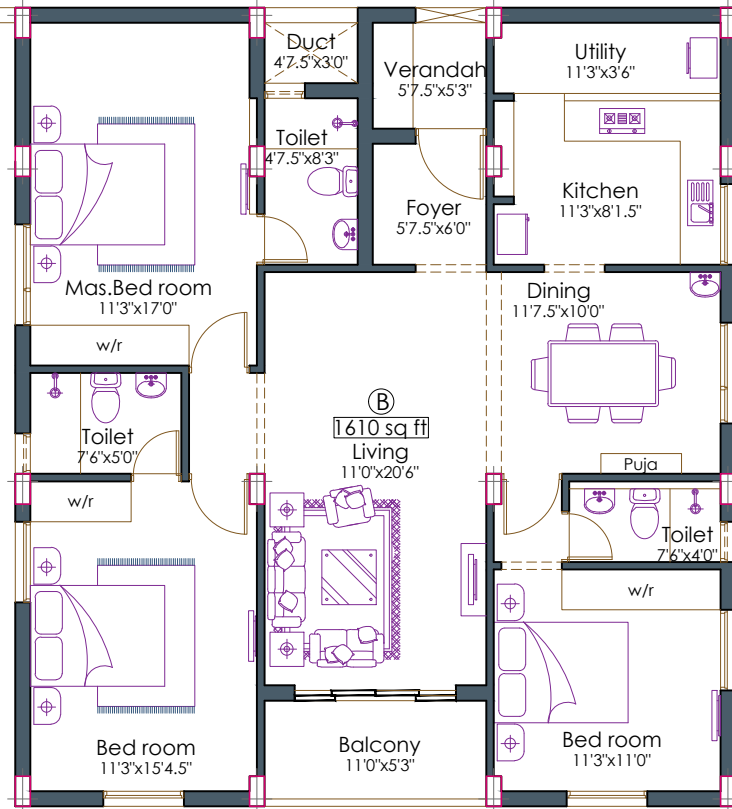

121'-0"

(5' - 6" - Wide Corridor)

73'-4 1/2"

79'-9"

East Avenue (100'-0" - Wide Road)