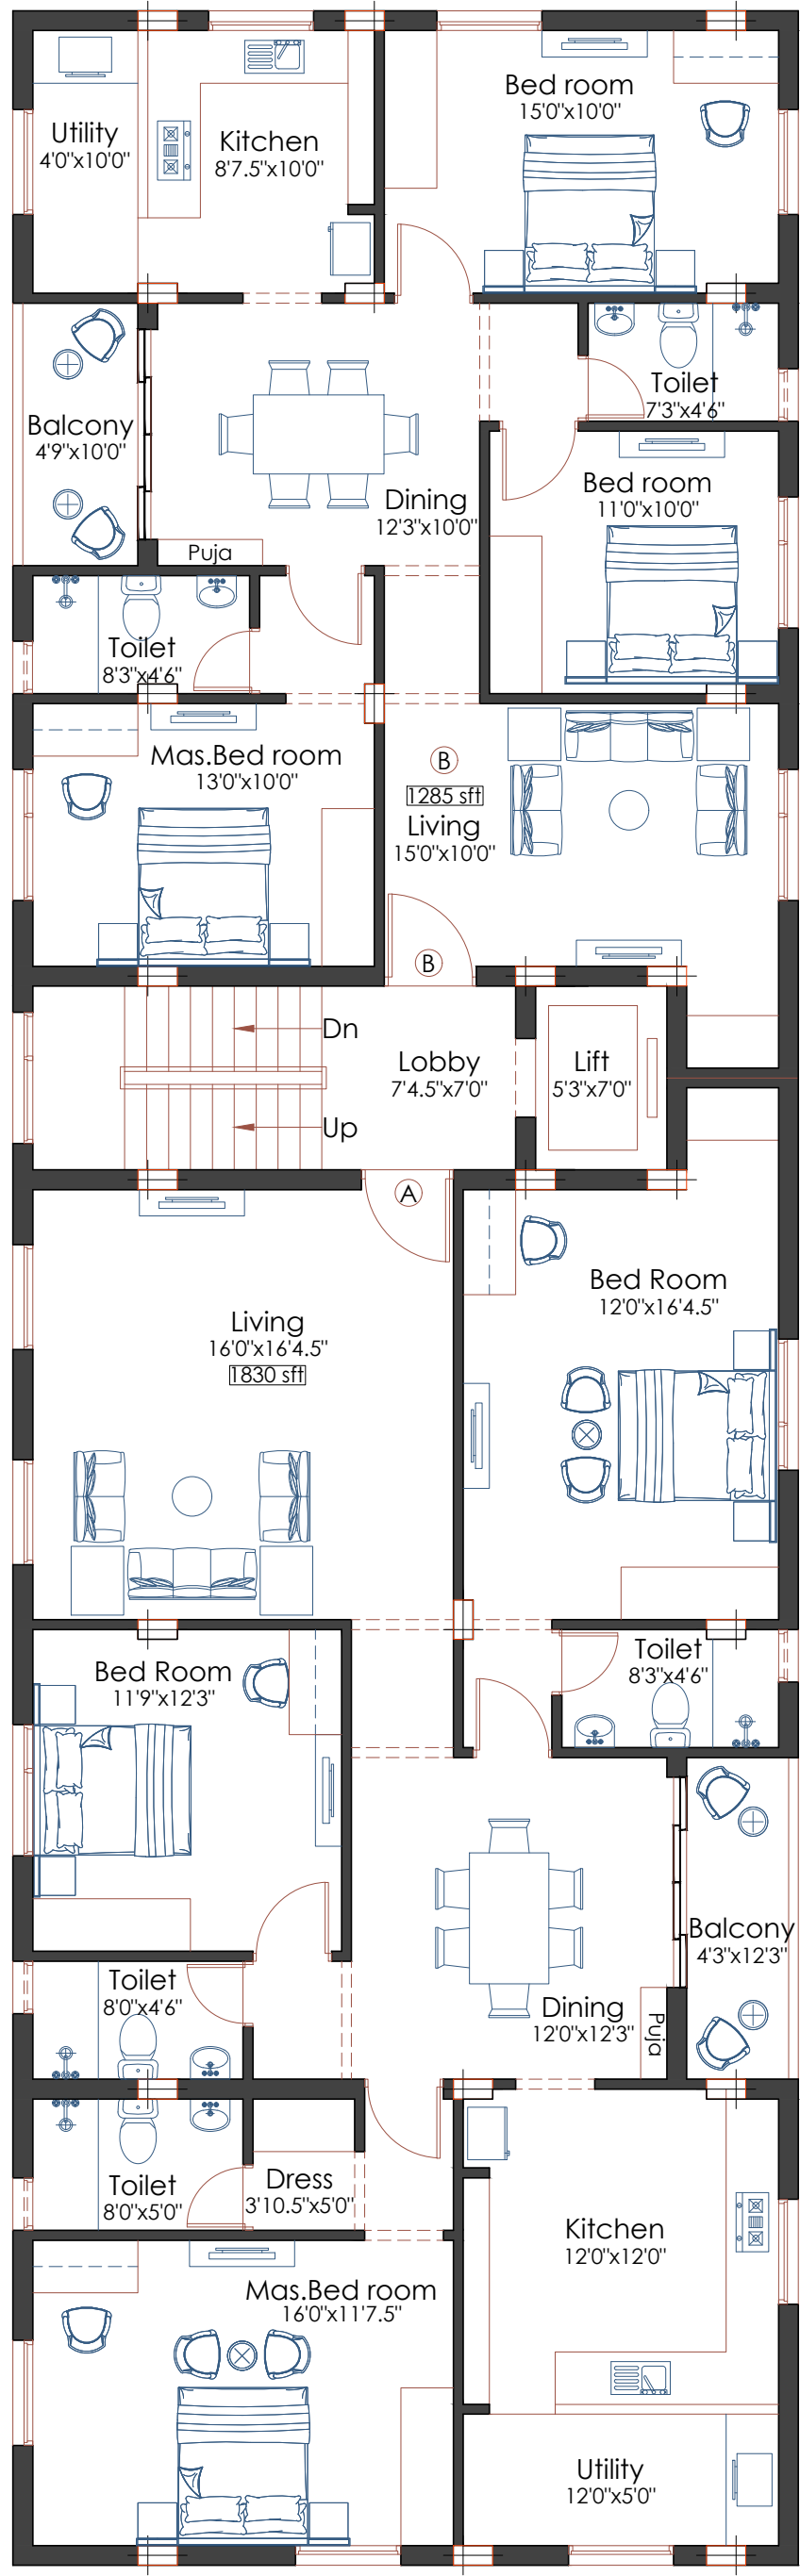

29'-10 1/2"

97'-3"

Poes 2nd Street (40'-0" Wide Road)