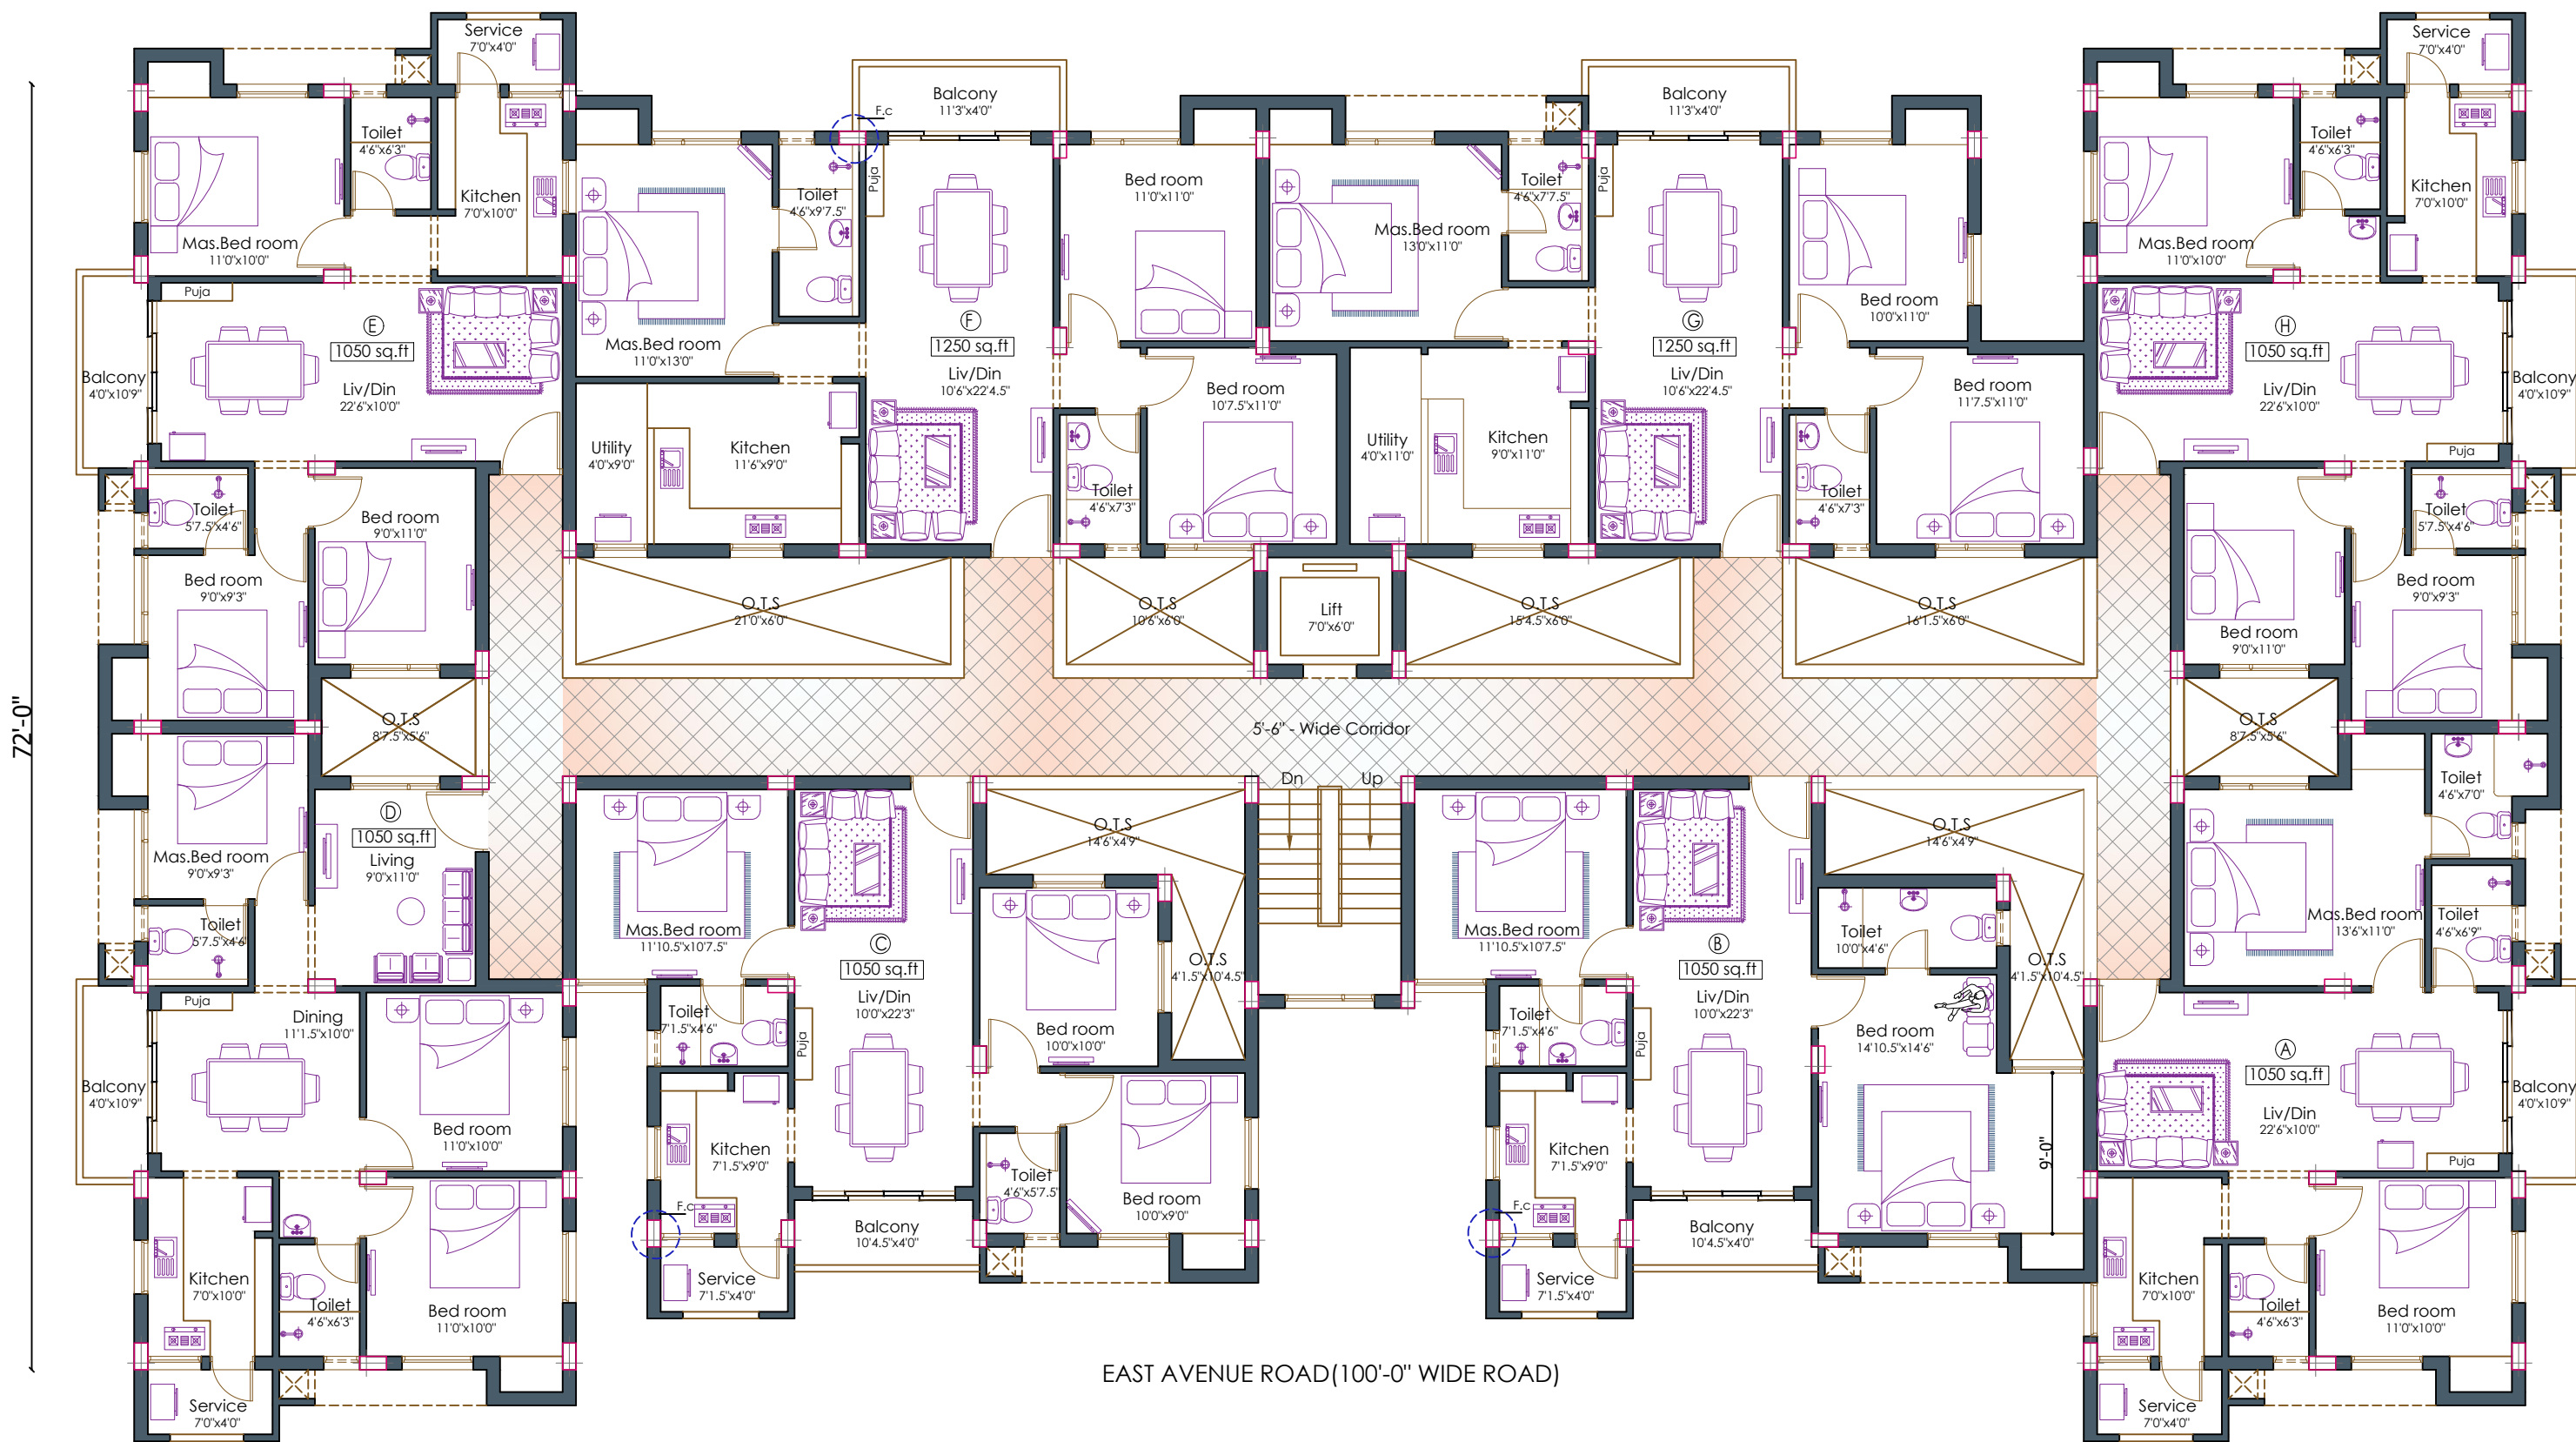

134'-0"

EAST AVENUE ROAD (100'-0" WIDE ROAD)

Proposed Apartments at

Plot No : M39, M40 & M41, East Avenue Road,
Periyar Nagar, Korattur, Chennai - 600 080.

Second Floor Plan