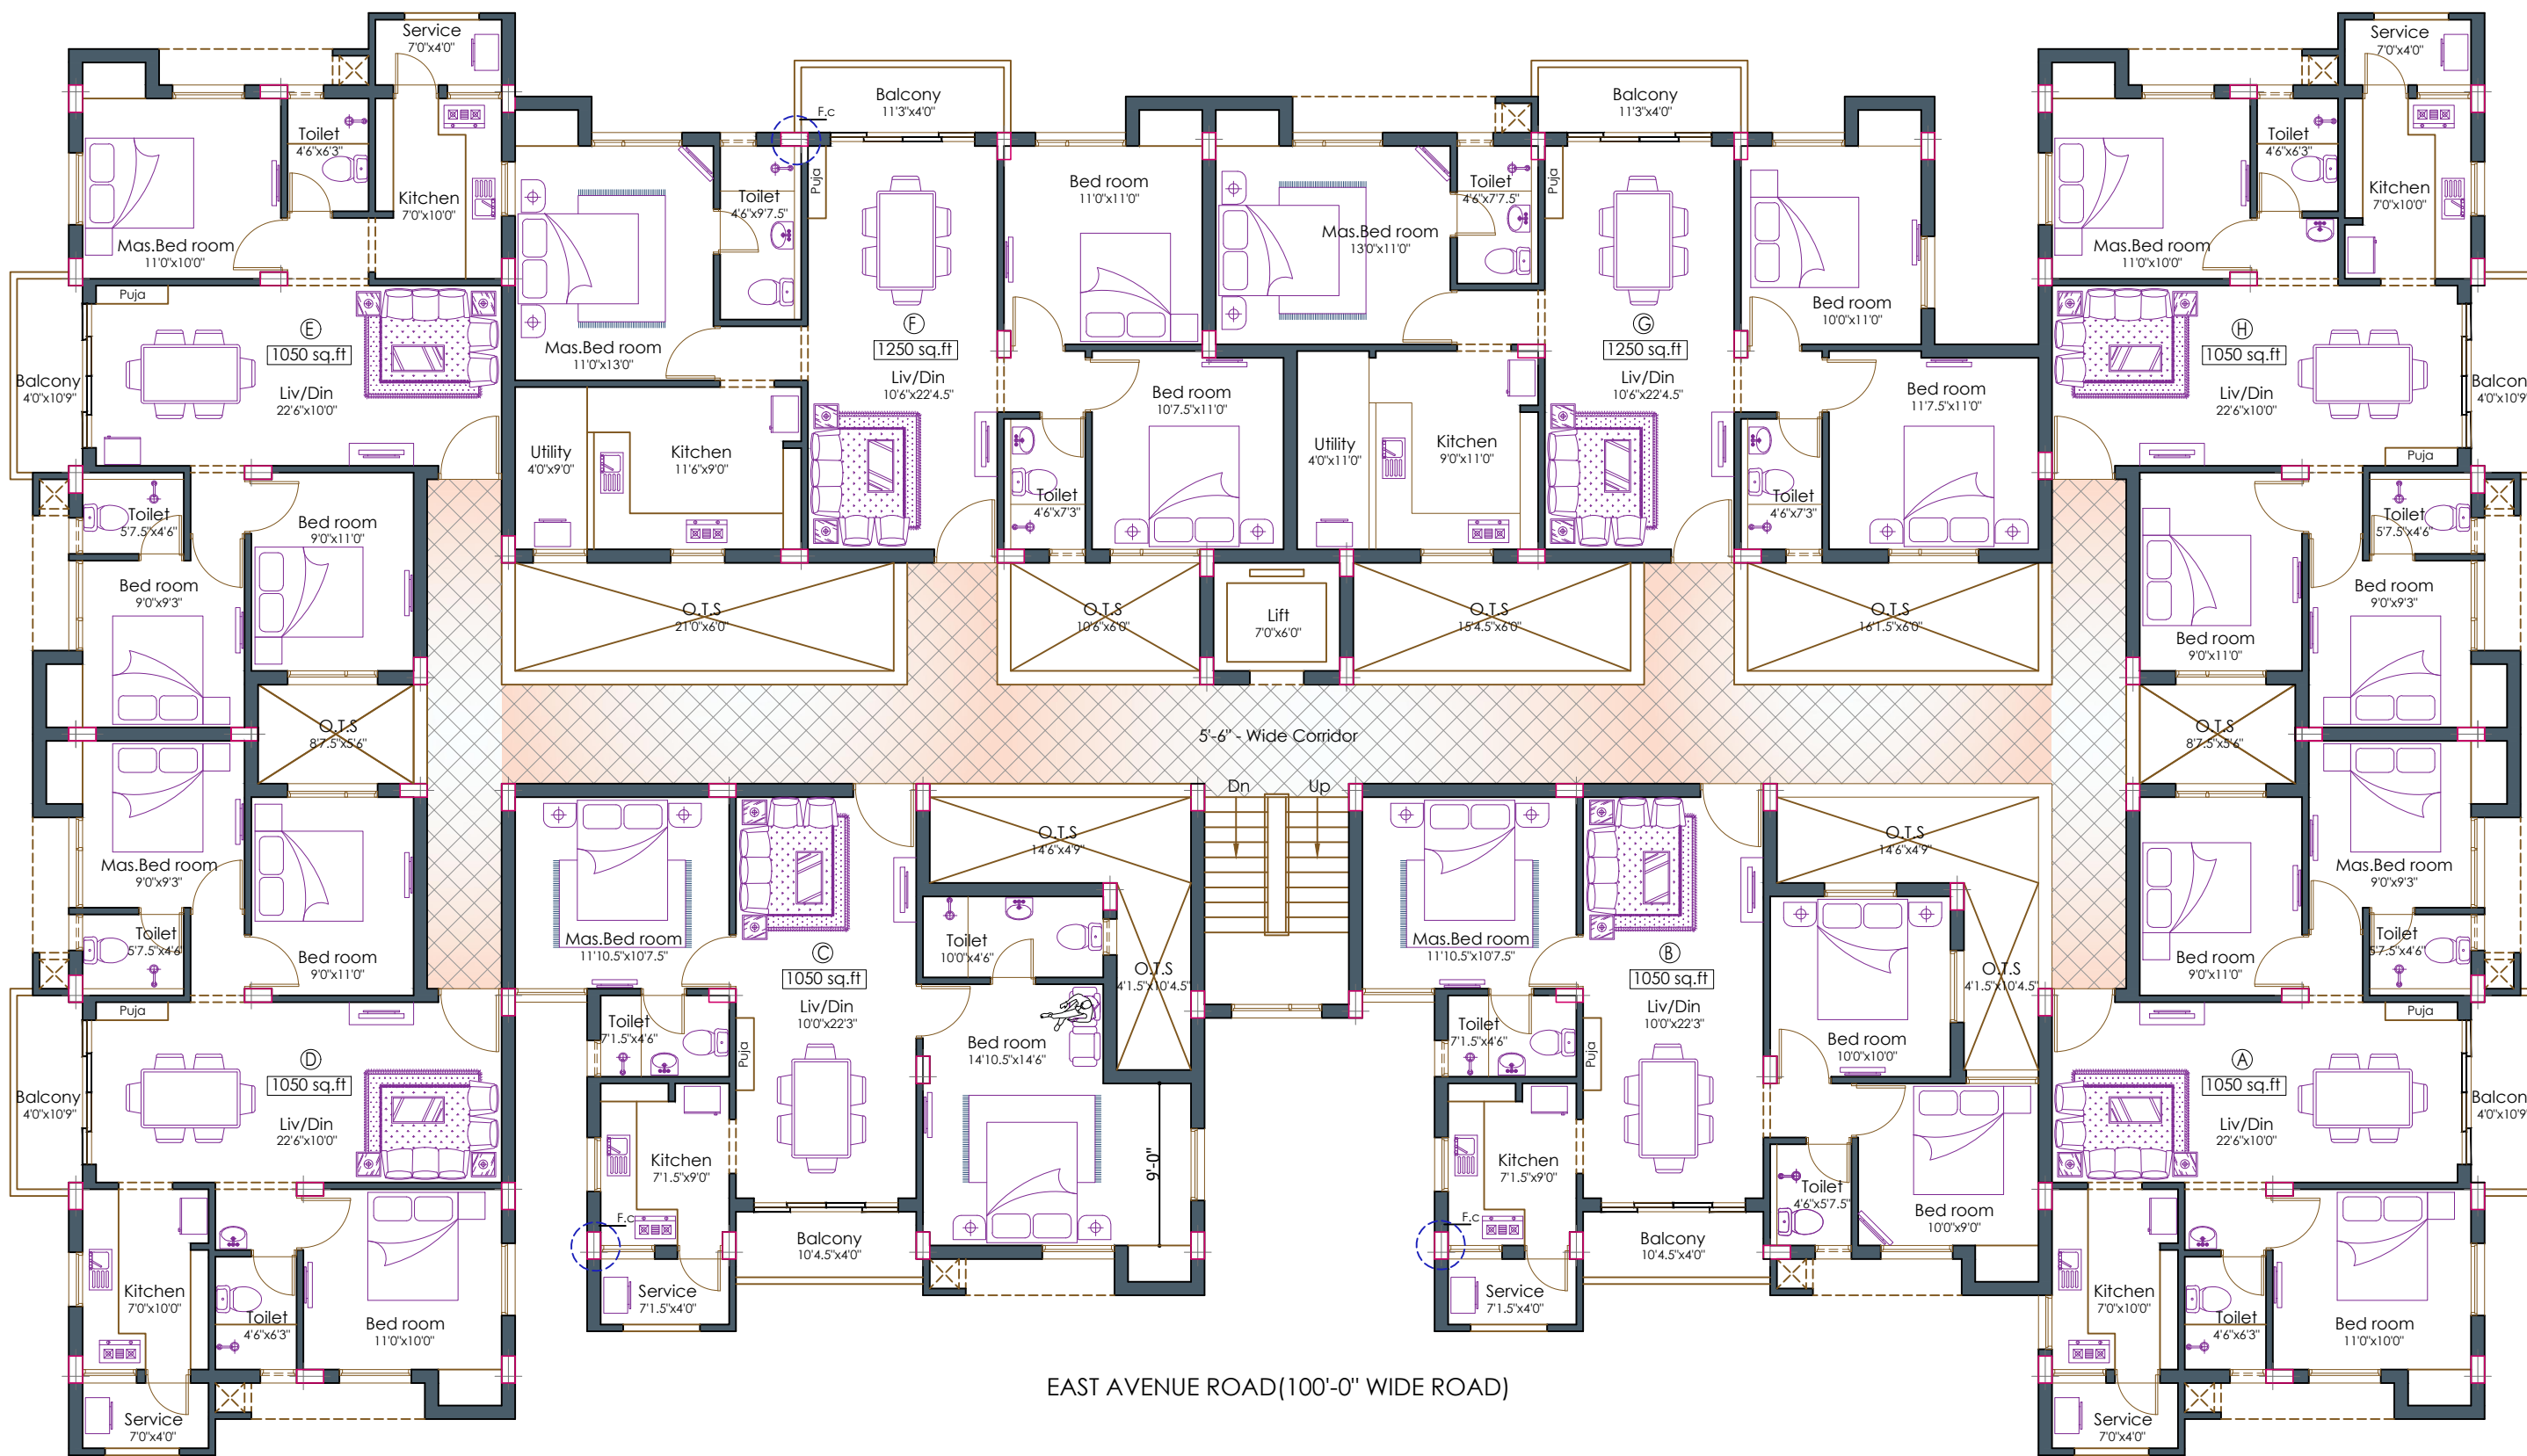

134'-0"

72'-0"

EAST AVENUE ROAD (100'-0" WIDE ROAD)

Proposed Apartments at

Plot No : M39, M40 & M41, East Avenue Road, Periyar Nagar, Korattur, Chennai - 600 080.

Fourth Floor Plan