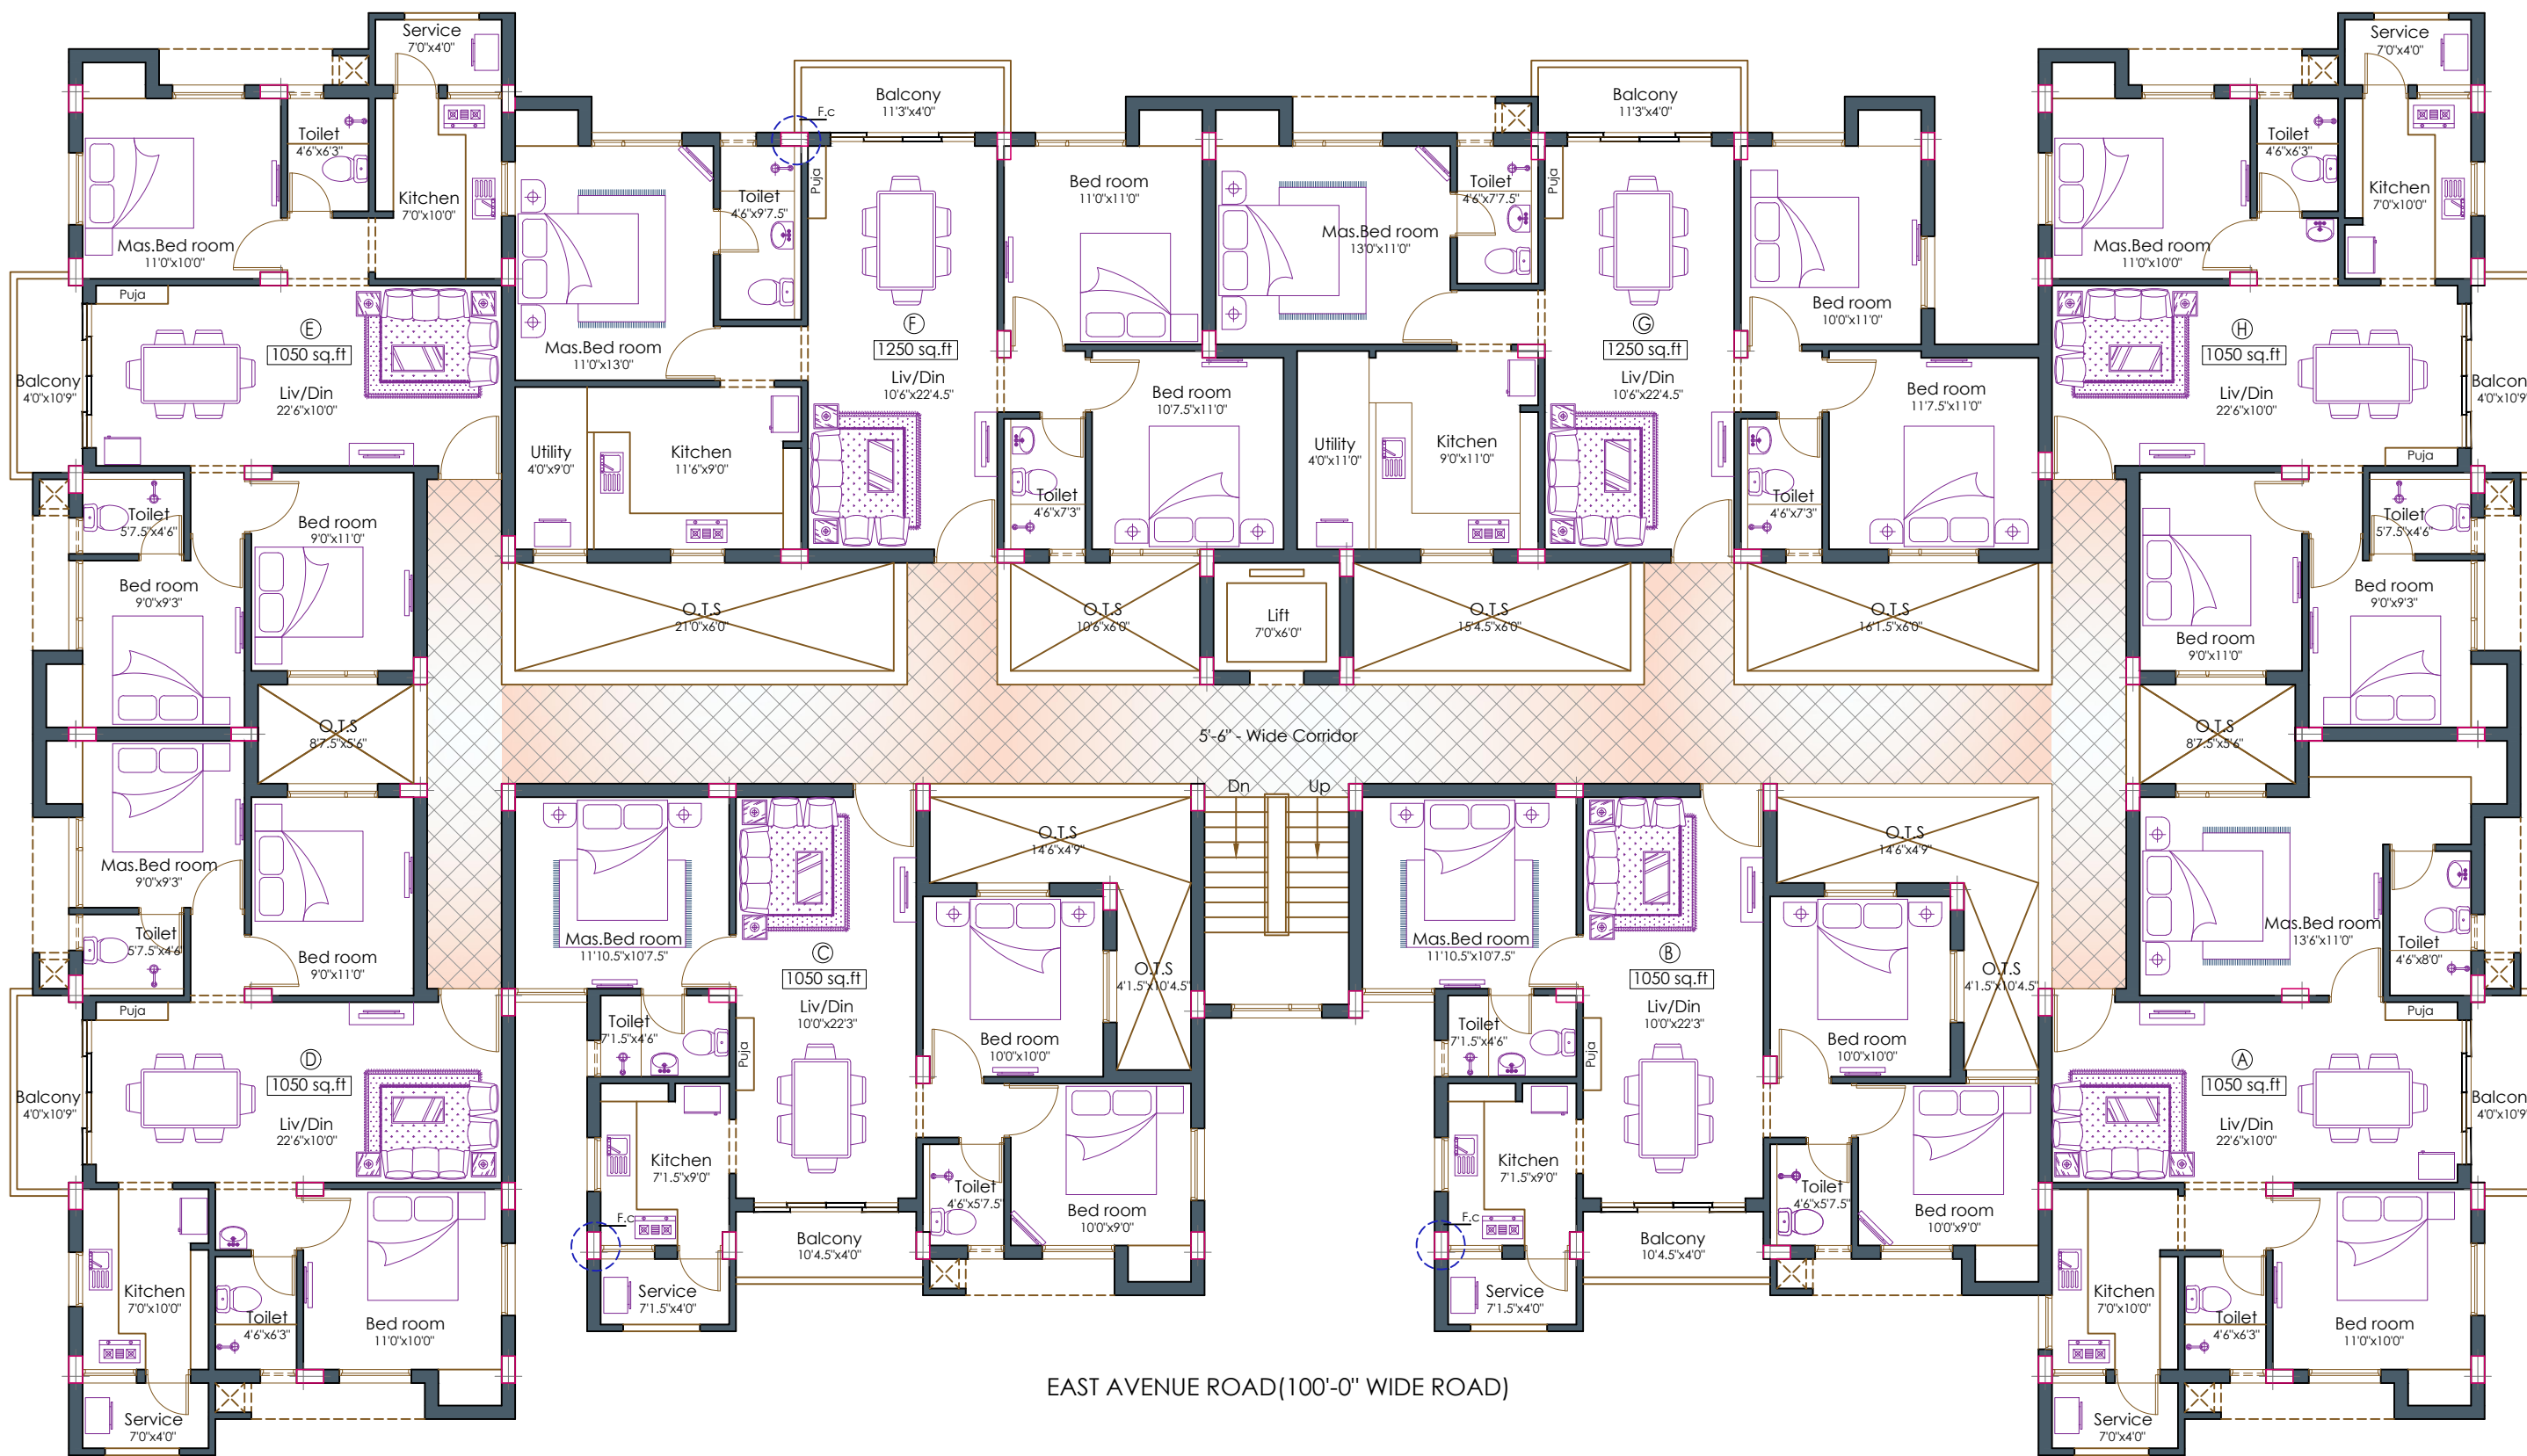

134'-0"

72'-0"

EAST AVENUE ROAD (100'-0" WIDE ROAD)

Proposed Apartments at

Plot No : M39, M40 & M41, East Avenue Road, Periyar Nagar, Korattur, Chennai - 600 080.

First Floor Plan